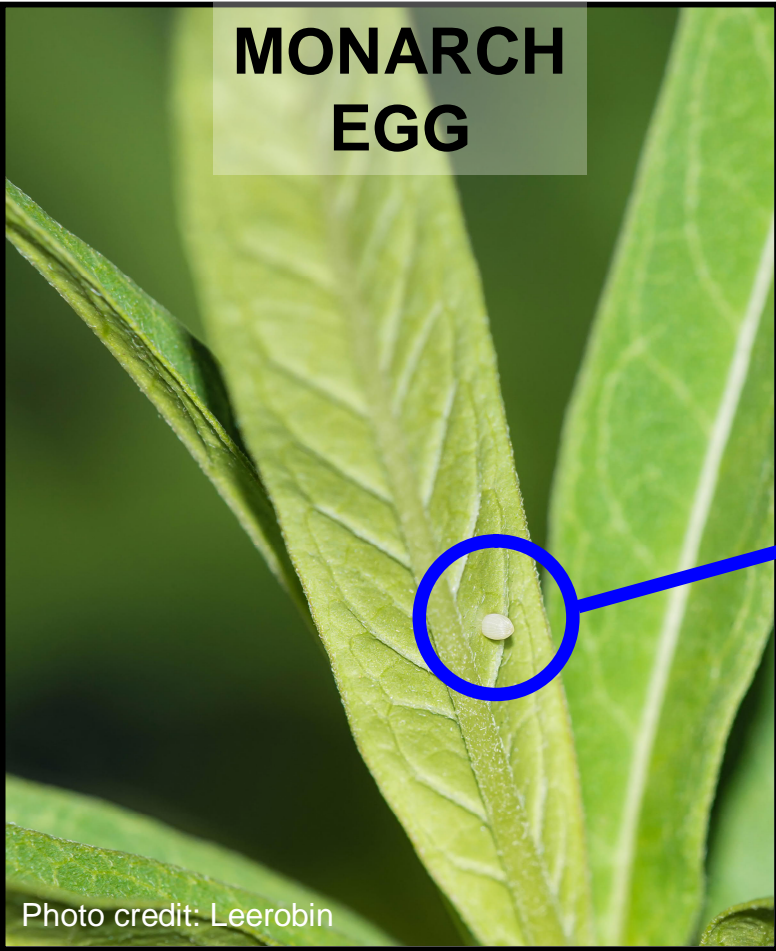

MONARCHS COVERING THE TREES IN CERRO PELÓN, MEXICO

**MONARCH
EGG**

Photo credit: Leerobin

**MONARCH
LARVAE**

Photo credit: Pimmimemom

**MONARCH
CATERPILLAR**

Photo credit: Brackishnewzealand

**TRANSPARENT
CHRYSALIS**

METAMORPHOSIS STAGES

Photo credit: Stevenrussellsmithphotos

Photo credit: Dml231

CHRYSALIS

USA MONARCH MIGRATION

SEASON:

- Spring 
- Summer 
- Autumn 
- Winter 

GENERATION: