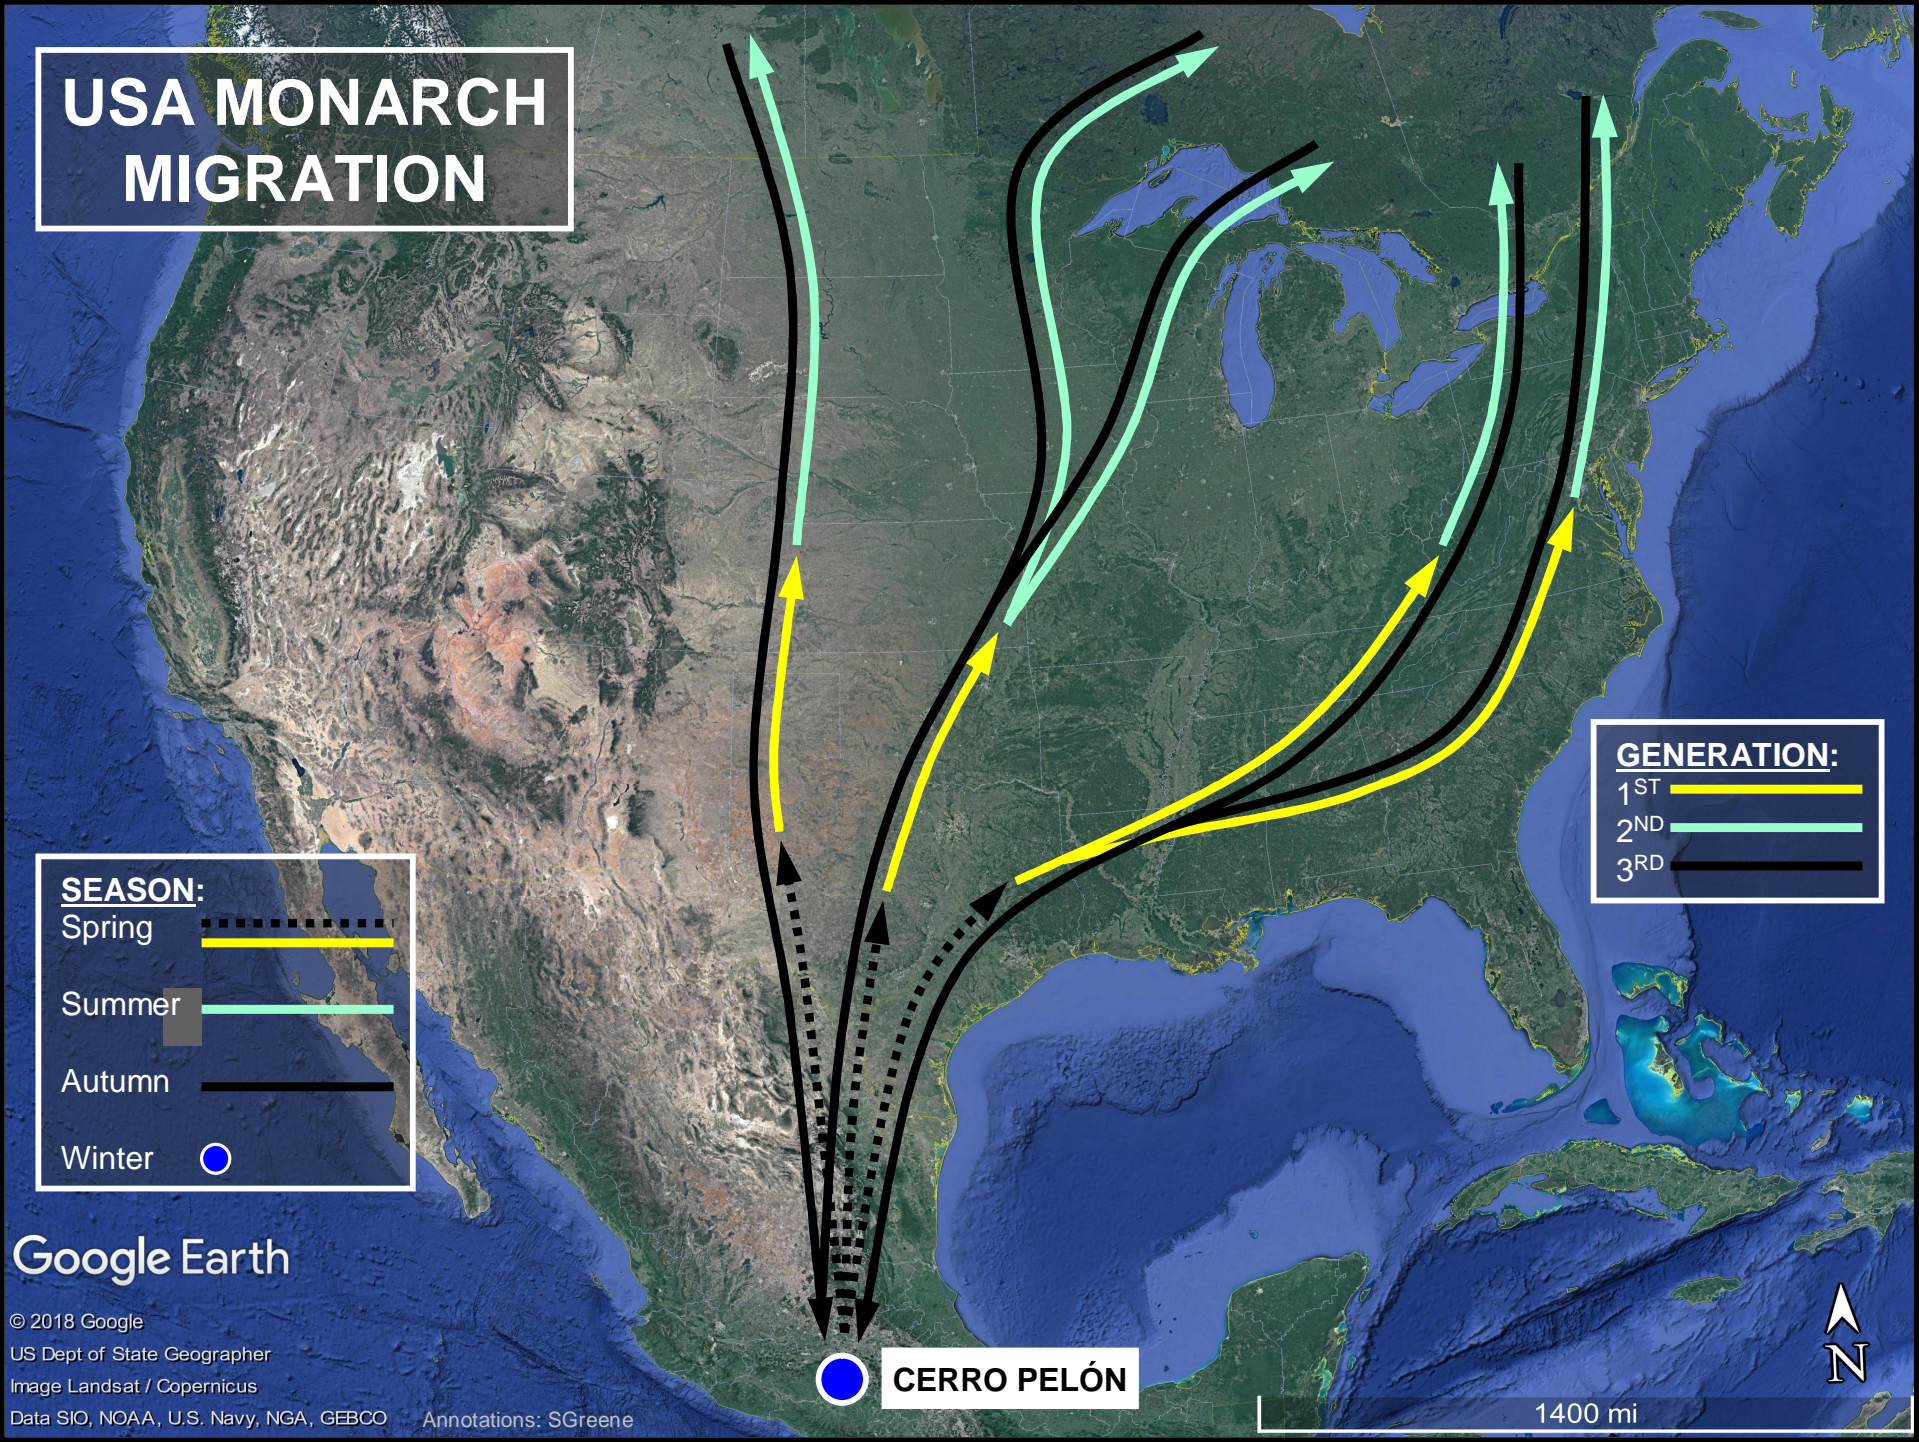

MONARCHS COVERING THE TREES IN CERRO PELÓN, MEXICO

**MONARCH
EGG**

Photo credit: Leerobin

**MONARCH
LARVAE**

Photo credit: Pimmimemom

**MONARCH
CATERPILLAR**

Photo credit: Brackishnewzealand

**TRANSPARENT
CHRYSALIS**

METAMORPHOSIS STAGES

Photo credit: Stevenrussellsmithphotos

Photo credit: Dml231

CHRYSALIS

USA MONARCH MIGRATION

SEASON:

- Spring 
- Summer 
- Autumn 
- Winter 

GENERATION:

- 1ST 
- 2ND 
- 3RD 

Google Earth

© 2018 Google

US Dept of State Geographer

Image Landsat / Copernicus

Data SIO, NOAA, U.S. Navy, NGA, GEBCO

Annotations: SGreene

CERRO PELÓN

1400 mi

MALE MONARCH

Photo credit: Brent Hathaway

FEMALE MONARCH

Photo credit: Shirell Delaney

MARK

VICEROY

Photo credit: Svetlana Larina