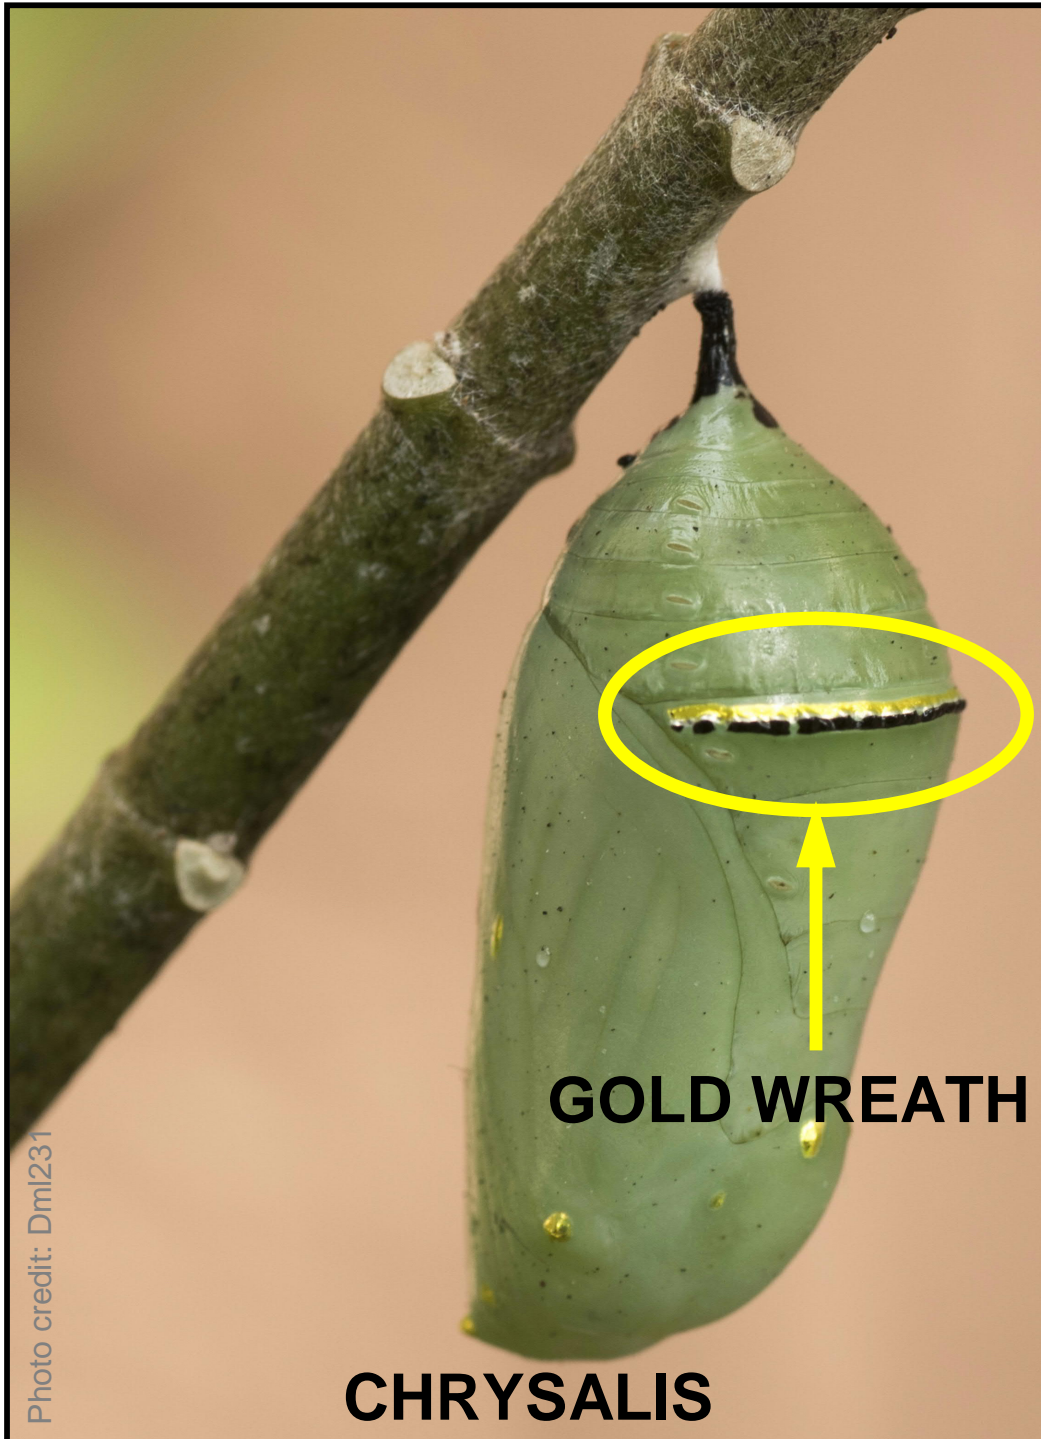

MONARCHS COVERING THE TREES IN CERRO PELÓN, MEXICO

**MONARCH
EGG**

Photo credit: Leerobin

**MONARCH
LARVAE**

Photo credit: Pimmimemom

**MONARCH
CATERPILLAR**

Photo credit: Brackishnewzealand

**TRANSPARENT
CHRYSALIS**

METAMORPHOSIS STAGES

Photo credit: Stevenrussellsmithphotos

Photo credit: Dml231

CHRYSALIS

USA MONARCH MIGRATION

SEASON:

- Spring 
- Summer 
- Autumn 
- Winter 

GENERATION:

- 1ST 
- 2ND 
- 3RD 

Google Earth

© 2018 Google

US Dept of State Geographer

Image Landsat / Copernicus

Data SIO, NOAA, U.S. Navy, NGA, GEBCO

Annotations: SGreene

CERRO PELÓN

1400 mi

MALE MONARCH

Photo credit: Brent Hathaway

FEMALE MONARCH

Photo credit: Shirell Delaney

MARK

VICEROY

Photo credit: Svetlana Larina