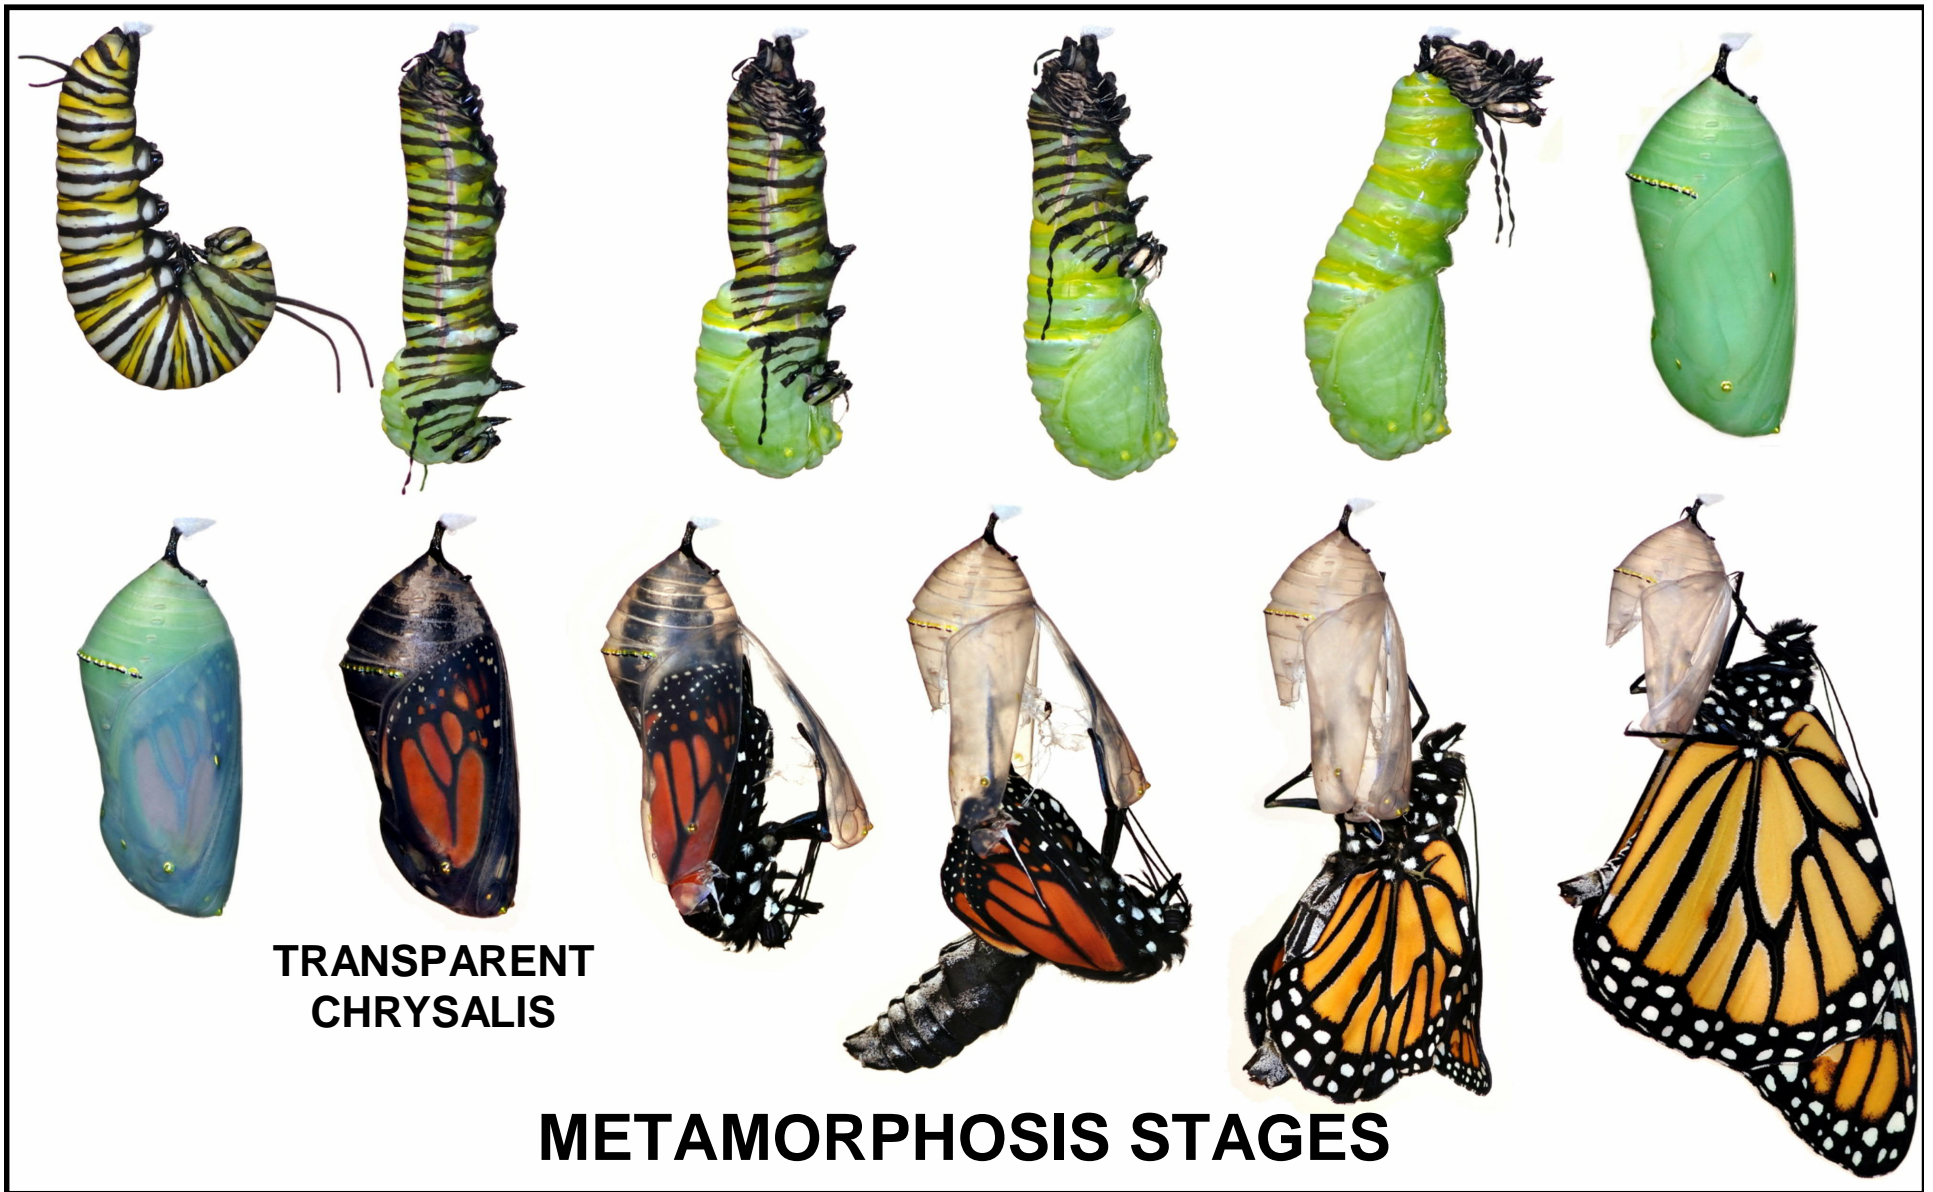

MONARCHS COVERING THE TREES IN CERRO PELÓN, MEXICO

**MONARCH
EGG**

Photo credit: Leerobin

**MONARCH
LARVAE**

Photo credit: Pimmimemom

**MONARCH
CATERPILLAR**

Photo credit: Brackishnewzealand

**TRANSPARENT
CHRYSALIS**

METAMORPHOSIS STAGES

Photo credit: Stevenrussellsmithphotos

Photo credit: Dml231

CHRYSALIS

USA MONARCH MIGRATION

SEASON:

- Spring 
- Summer 
- Autumn 
- Winter 

GENERATION:

1400 mi

MALE MONARCH

Photo credit: Brent Hathaway

FEMALE MONARCH

Photo credit: Shirell Delaney

MARK

VICEROY

Photo credit: Svetlana Larina